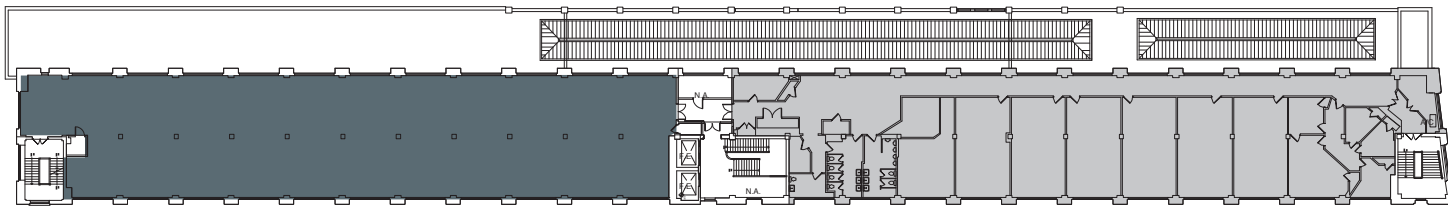

LAFAYETTE WING

FL 5 | L501 | 10,710 RSF

- AVAILABLE
- OCCUPIED

Greg Smith
President

212.445.1200 | greg.smith@jrtrealty.com

Ellen Israel
Senior Director

212.445.1200 | ellen.israel@jrtrealty.com

Kristen Morgan
Director