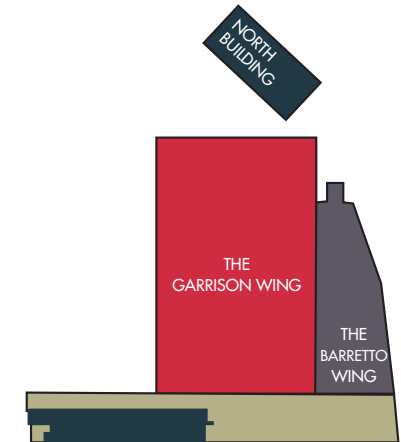

LAFAYETTE WING

FL 5 | L501 | 10,710 RSF

- AVAILABLE
- OCCUPIED

Greg Smith
President

212.445.1200 | greg.smith@jrtrealty.com

Ellen Israel
Senior Director

212.445.1200 | ellen.israel@jrtrealty.com

Kristen Morgan
Director