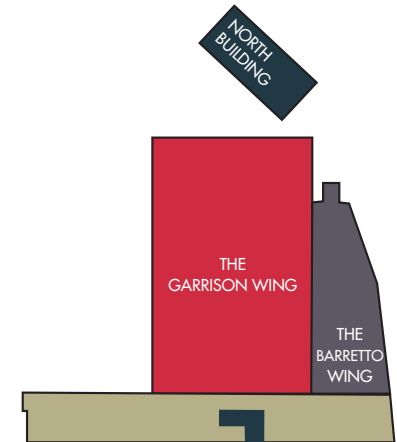

LAFAYETTE WING

FL 1 | L102 | 975 RSF

- AVAILABLE
- OCCUPIED

Greg Smith
President

212.445.1200 | greg.smith@jrtrealty.com

Ellen Israel
Senior Director

212.445.1200 | ellen.israel@jrtrealty.com

Kristen Morgan
Director