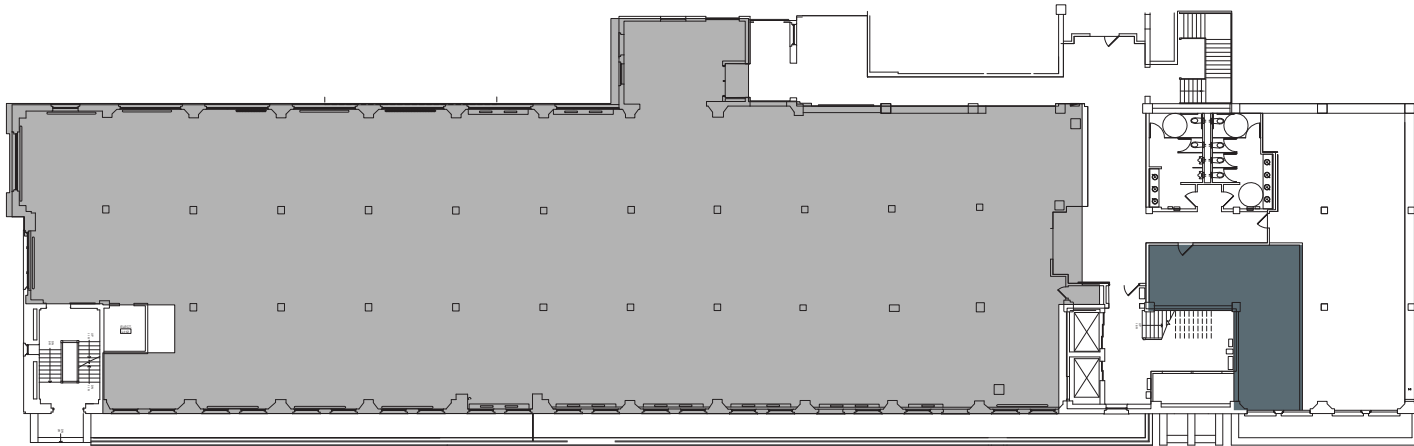

LAFAYETTE WING

FL 1 | L102 | 975 RSF

- AVAILABLE
- OCCUPIED

Greg Smith
President

212.445.1200 | greg.smith@jrtrealty.com

Ellen Israel
Senior Director

212.445.1200 | ellen.israel@jrtrealty.com

Kristen Morgan
Director