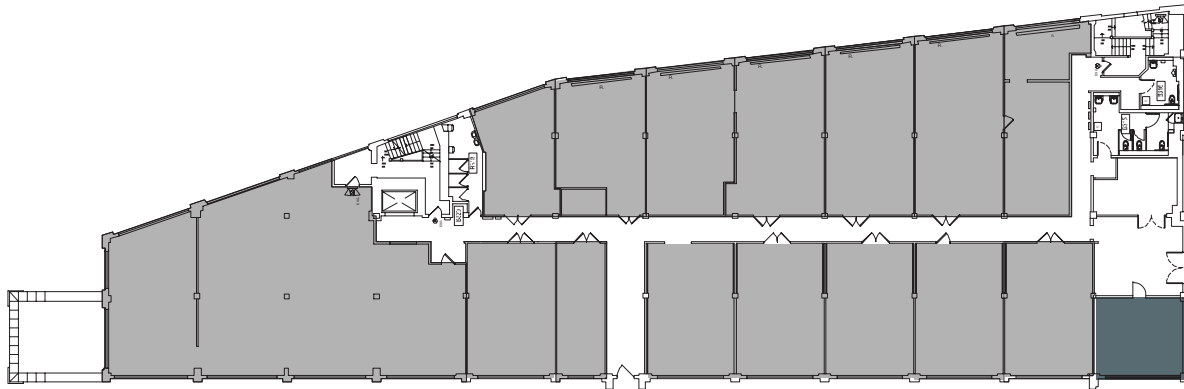

# BARRETTO WING

FL 3 | B315B | 543 RSF

- AVAILABLE
- OCCUPIED

**Greg Smith**  
President

212.445.1200 | [greg.smith@jrtrealty.com](mailto:greg.smith@jrtrealty.com)

**Ellen Israel**  
Senior Director

212.445.1200 | [ellen.israel@jrtrealty.com](mailto:ellen.israel@jrtrealty.com)

Floorplans were prepared by the architect for The BankNote. All dimensions are approximate and subject to normal construction variances and tolerances. Plans and dimensions may contain minor variations from floor to floor. All square footage calculations are based on gross measurements and are approximate.