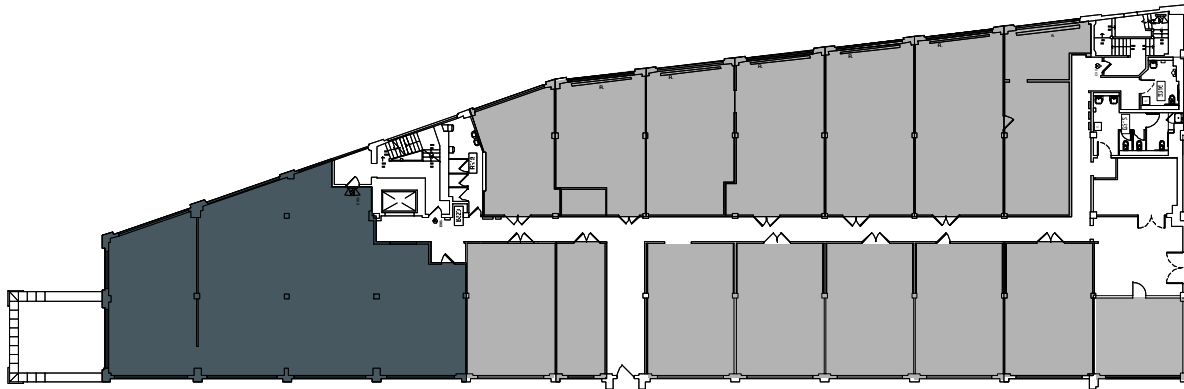

BARRETTO WING

FL 3 | B310 | 5,875 RSF

- AVAILABLE
- OCCUPIED

Greg Smith
President

212.445.1200 | greg.smith@jrtrealty.com

Ellen Israel
Senior Director

212.445.1200 | ellen.israel@jrtrealty.com

TheBankNoteNYC.com

Owned and Managed by
MadisonMarquette

Floorplans were prepared by the architect for The BankNote. All dimensions are approximate and subject to normal construction variances and tolerances. Plans and dimensions may contain minor variations from floor to floor. All square footage calculations are based on gross measurements and are approximate.