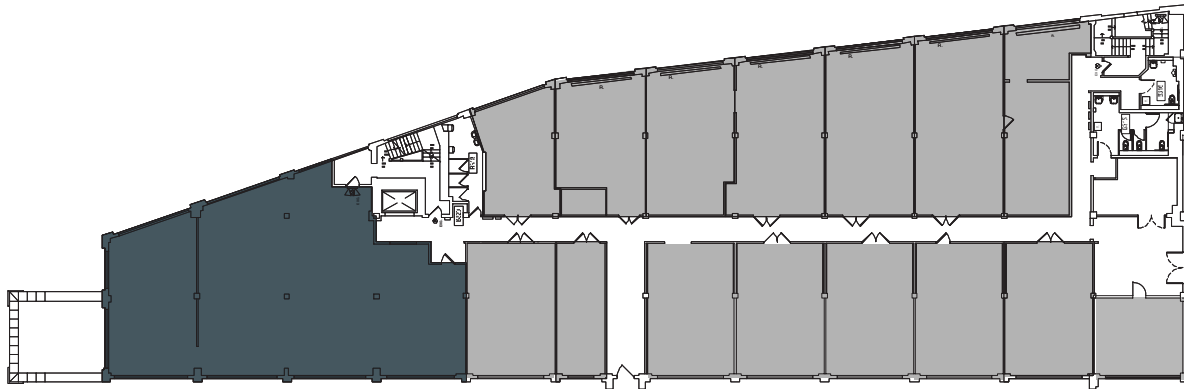

BARRETTO WING

FL 3 | B310 | 5,875 RSF

■ AVAILABLE
■ OCCUPIED

Greg Smith
President

212.445.1200 | greg.smith@jrtrealty.com

Ellen Israel
Senior Director

212.445.1200 | ellen.israel@jrtrealty.com

Kristen Morgan
Director