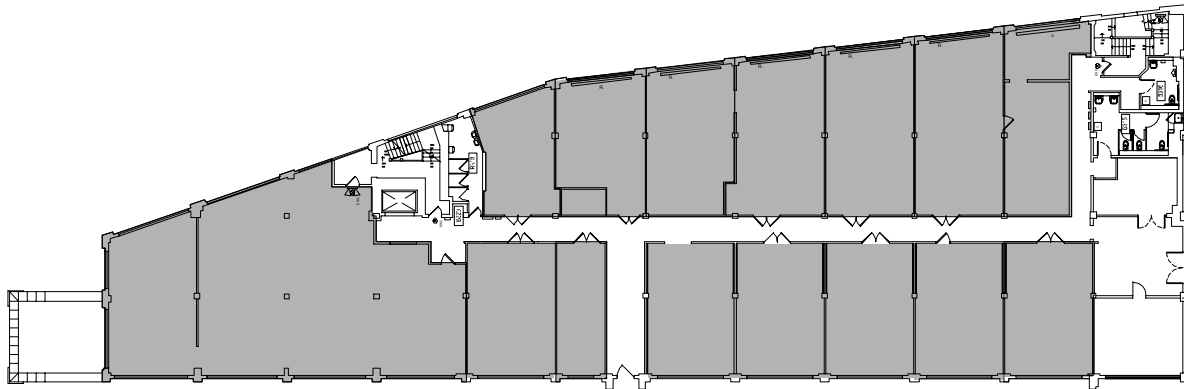

BARRETTO WING

FL 3 | B315B | 543 RSF

- AVAILABLE
- OCCUPIED

Greg Smith
President

212.445.1200 | greg.smith@jrtrealty.com

Ellen Israel

Executive Managing Director

212.445.1200 | ellen.israel@jrtrealty.com