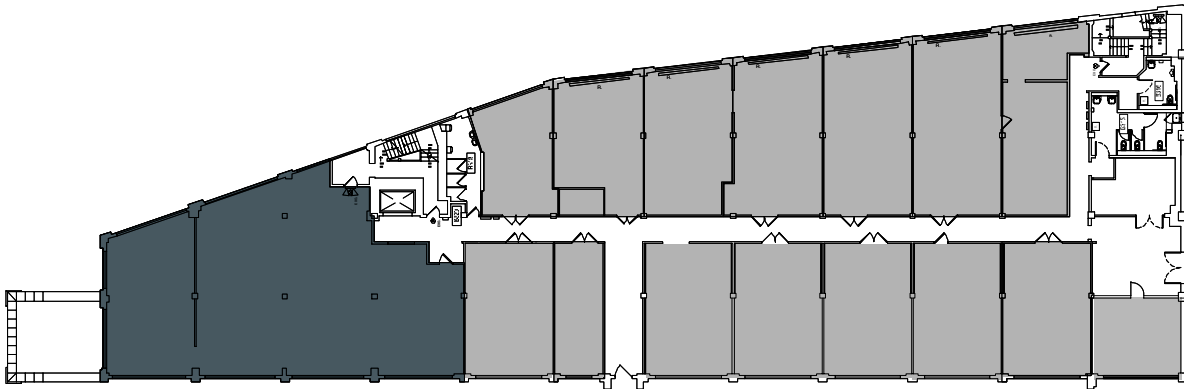

BARRETTO WING

FL 3 | B308 | 5,875 RSF

■ AVAILABLE
■ OCCUPIED

Greg Smith
President

212.445.1200 | greg.smith@jrtrealty.com

Ellen Israel

Executive Managing Director

212.445.1200 | ellen.israel@jrtrealty.com